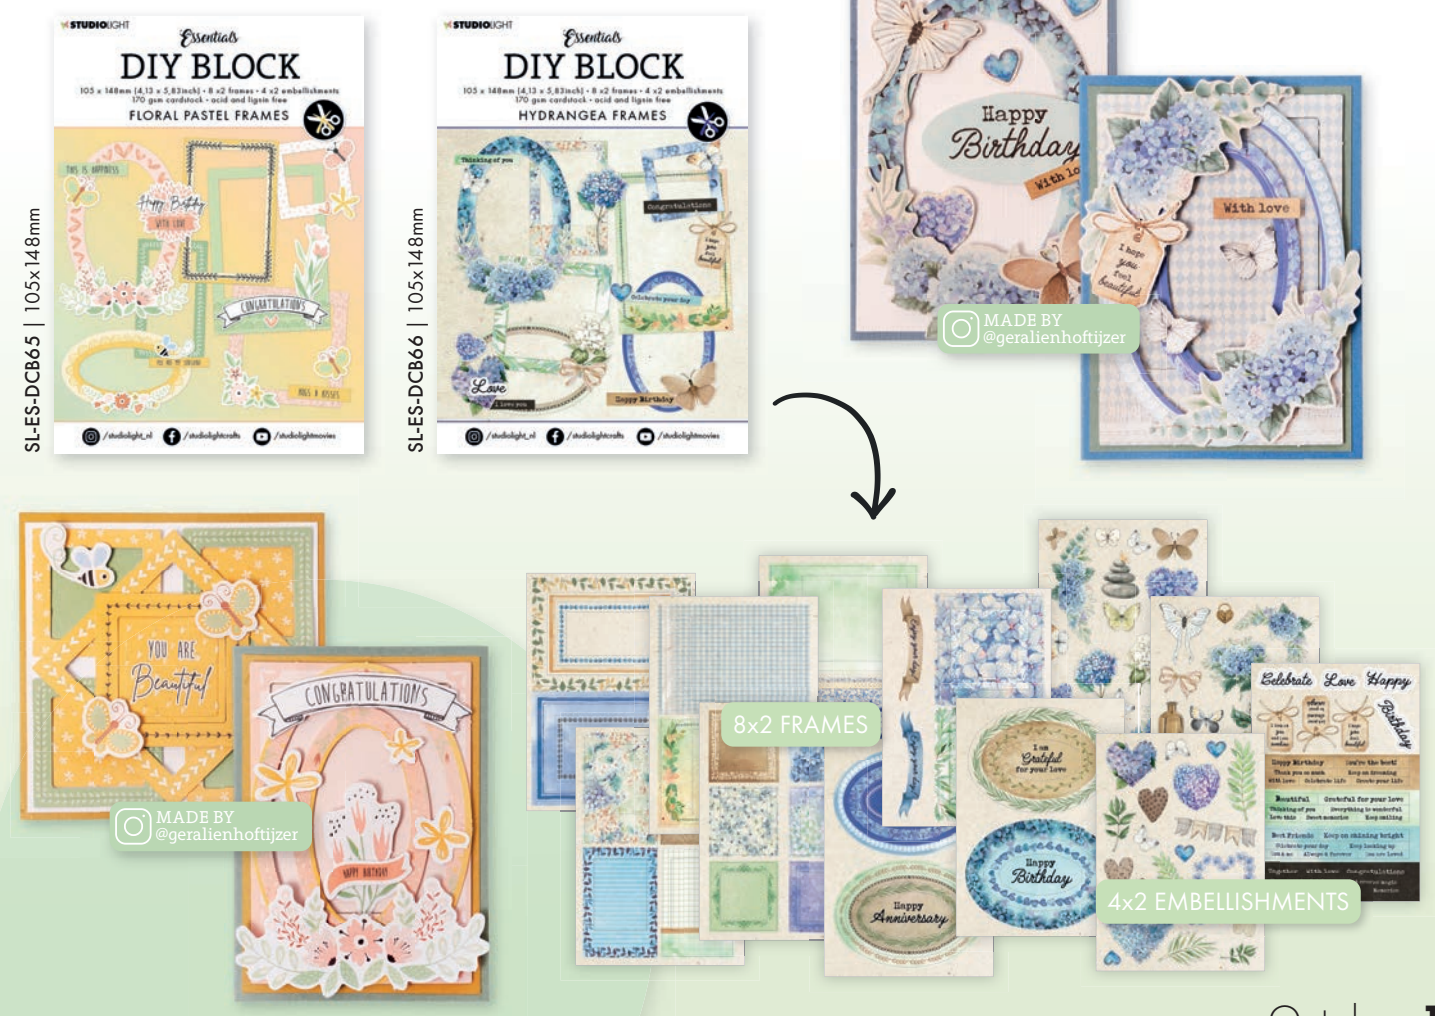

Die-cutting machine

Ink pads

These water-reactive ink pads are perfect for creating backgrounds!

Die sets

DIY Blocks

Die sets

SL-ILM-CD739 | 98x148mm

SL-ILM-CD740 | 93x139mm

Loving  
Memory

MADE BY  
@inekcreations

Die-cut block

Mask

SL-ILM-DCB67 | 148x210mm

SL-ILM-MASK246 | 105x148mm

MADE BY  
@inekcreations

Clear stamps