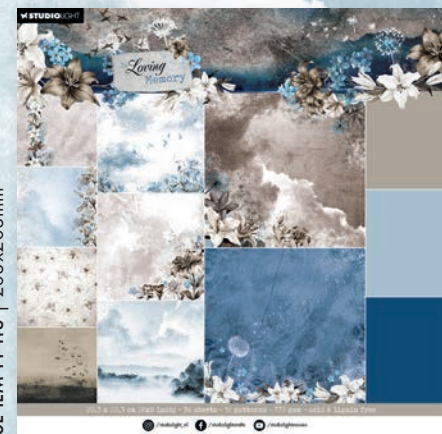

Paper pad

SL-ILM-PP118 | 203x203mm